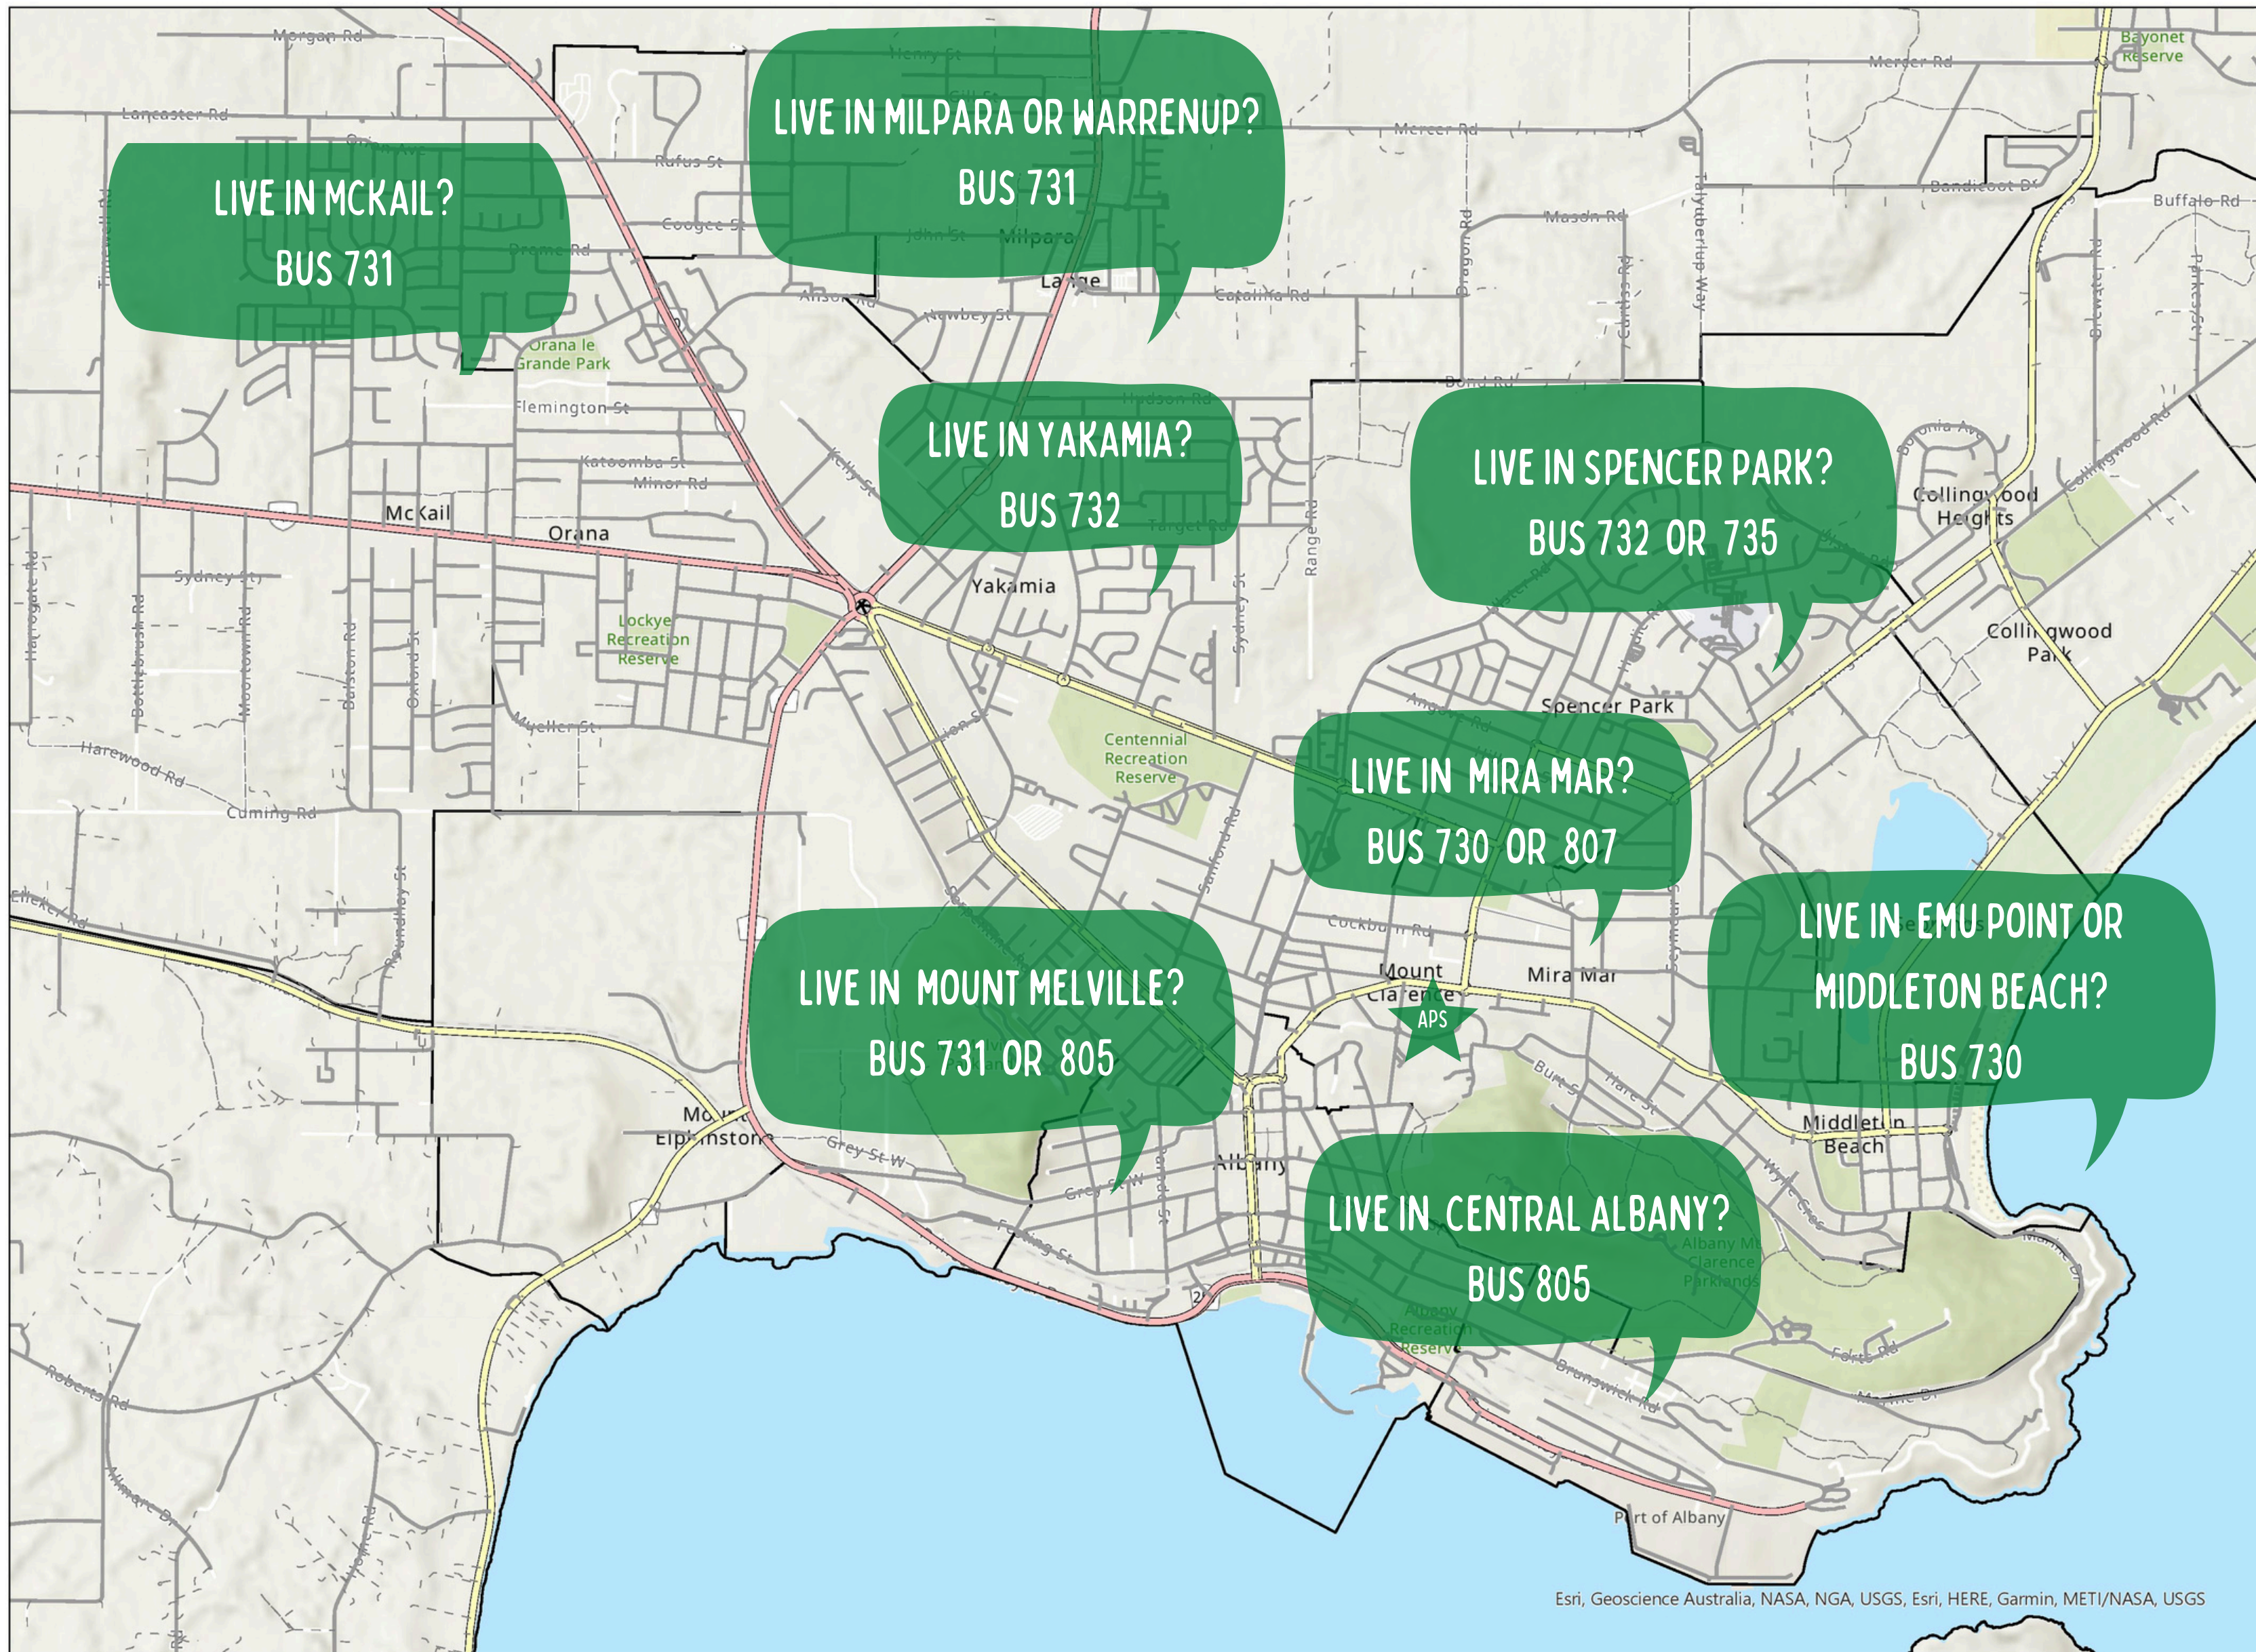

# WHICH BUS WILL GET ME TO ALBANY PRIMARY SCHOOL?

**FOR MORE  
INFORMATION OR TO  
FIND OUT ABOUT  
OTHER ROUTES**

DOWNLOAD THE TRANSPERTH APP  
AND SEARCH FOR THE ROUTE,  
VISIT [WWW.PTA.WA.GOV.AU/  
TRANSREGIONAL](http://WWW.PTA.WA.GOV.AU/TRANSREGIONAL), CALL SWAN  
TRANSIT ON 98422888 OR VISIT  
THEIR OFFICE ON BARKER ROAD.

**TO APPLY FOR A  
STUDENT  
SMARTRIDER**

ASK AT THE SCHOOL OFFICE FOR A  
FORM, OR APPLY ONLINE AT  
[WWW.MONITORWA.COM.AU](http://WWW.MONITORWA.COM.AU)